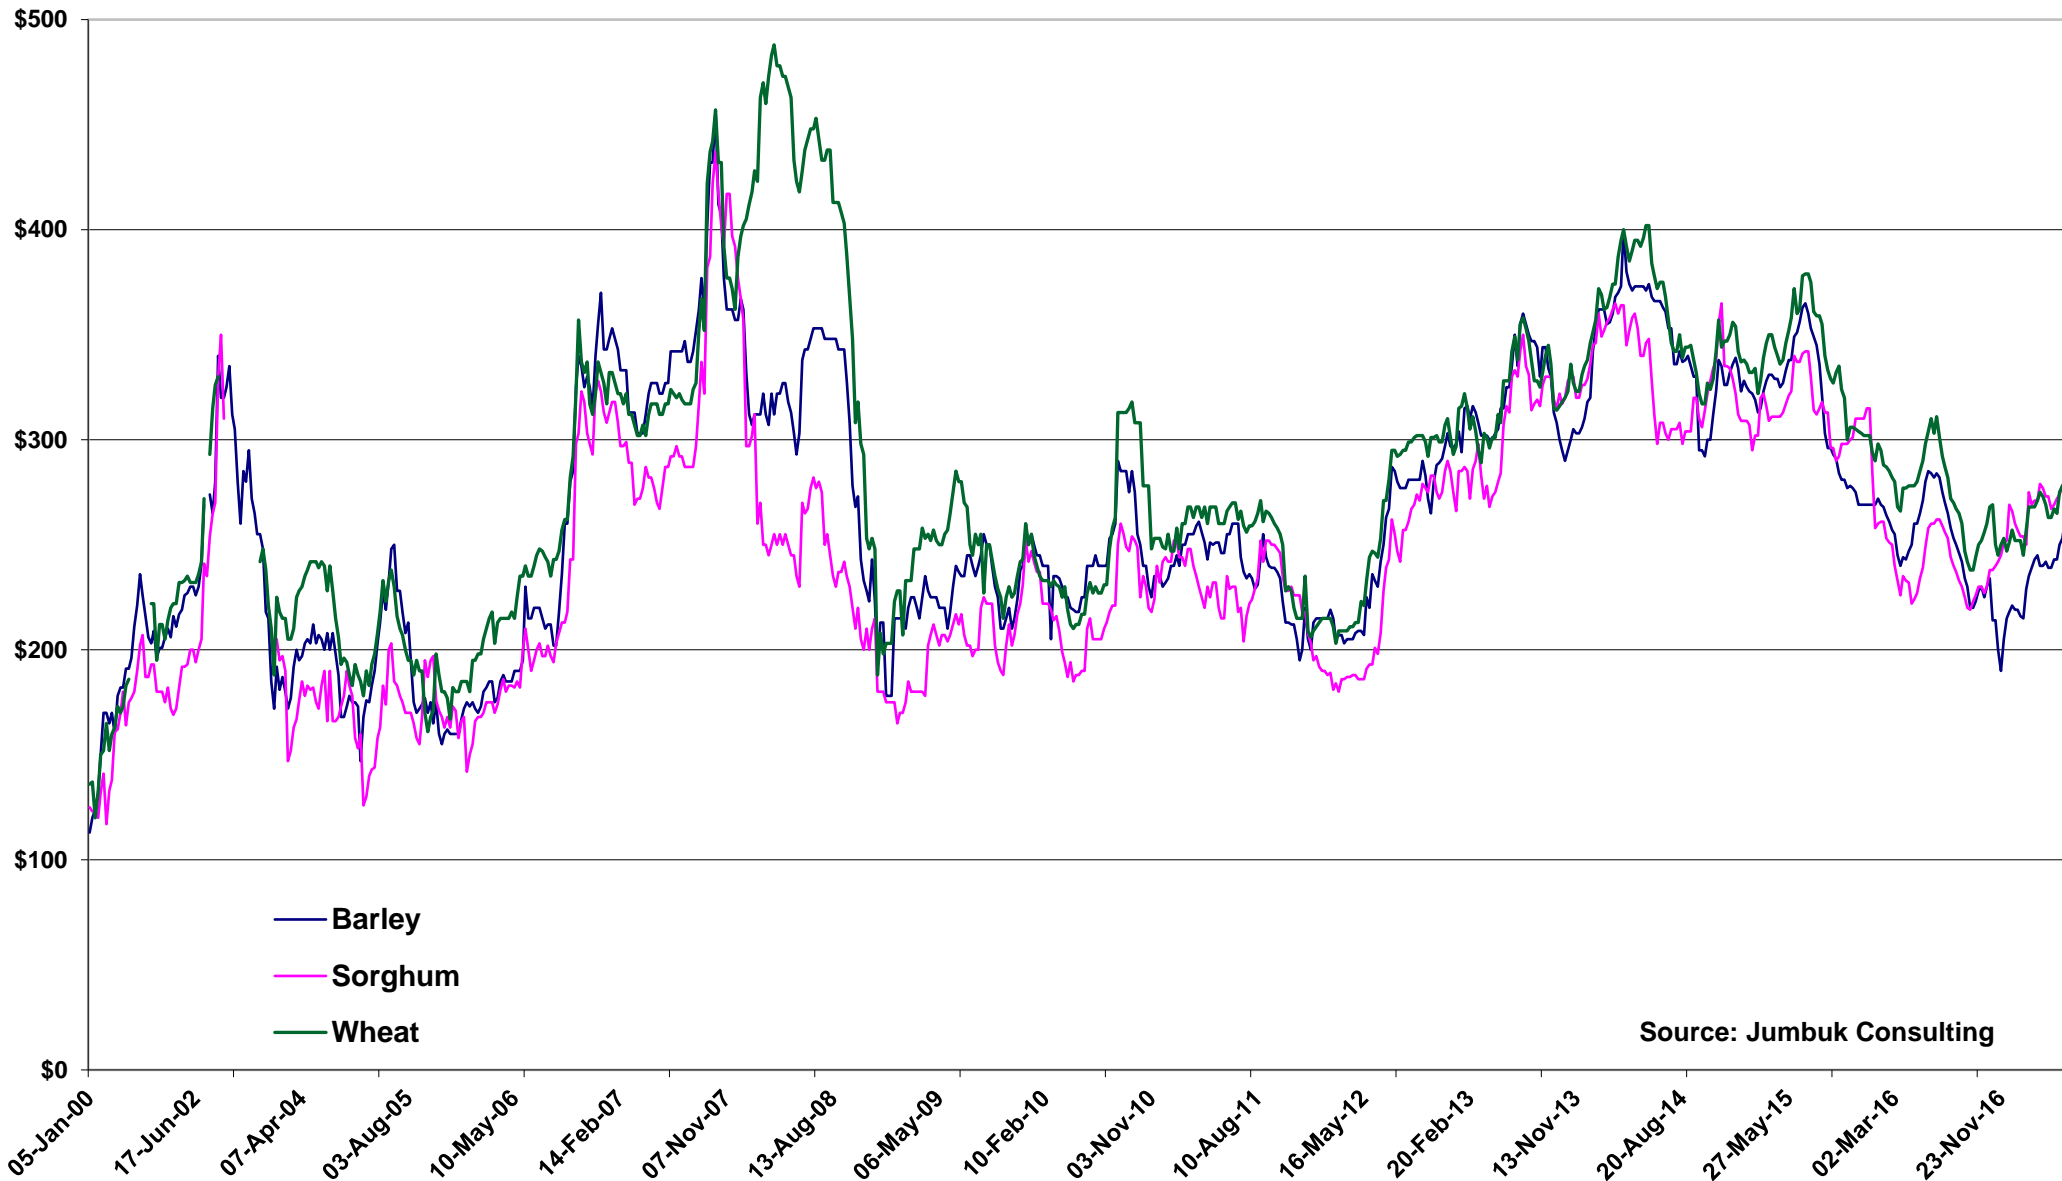

Brisbane Grain Prices

Price delivered end user (A\$/tonne)

Source: Jumbuk Consulting