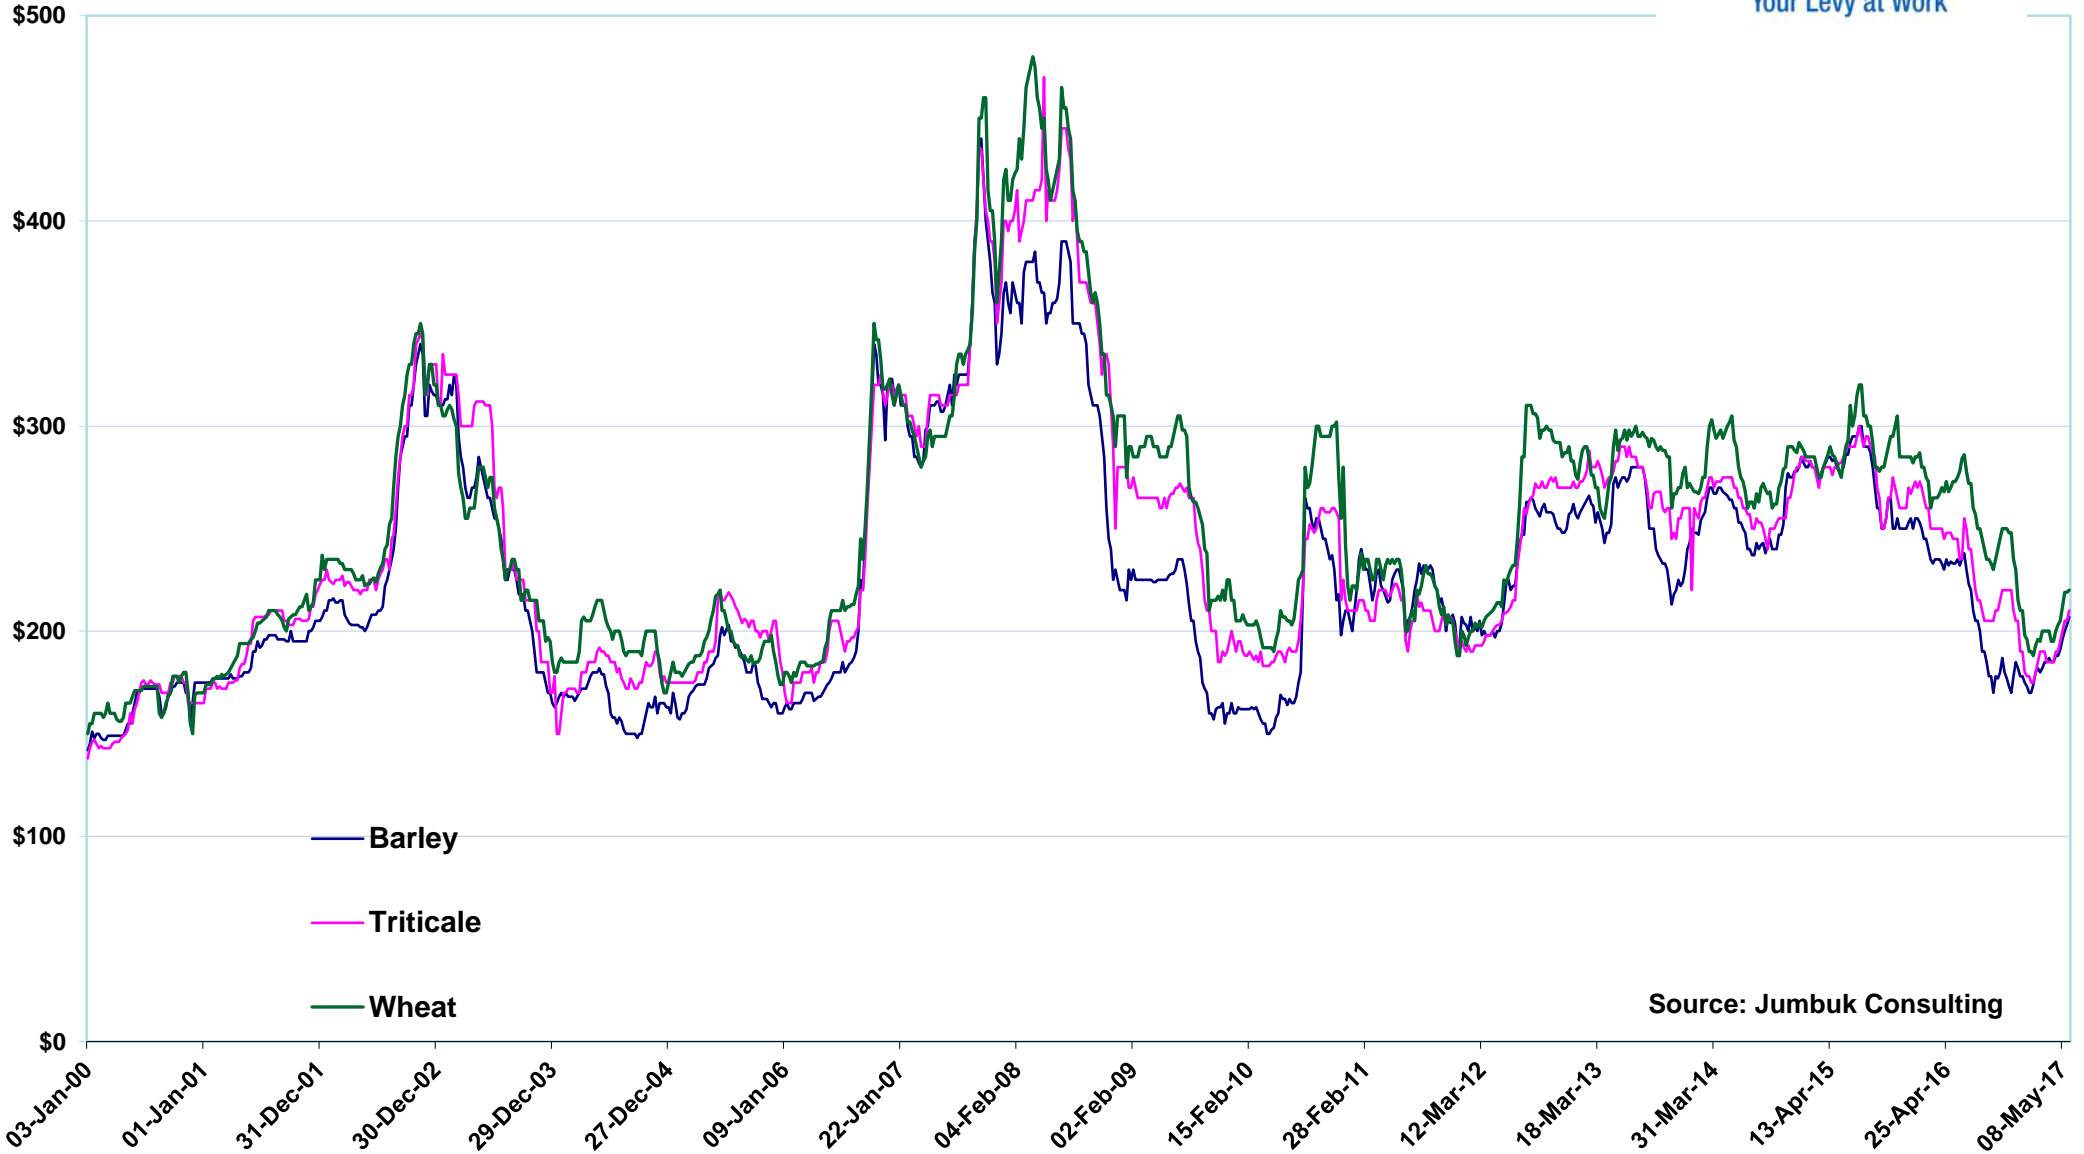

Melbourne Grain Prices

Price delivered end user (A\$/tonne)

Source: Jumbuk Consulting