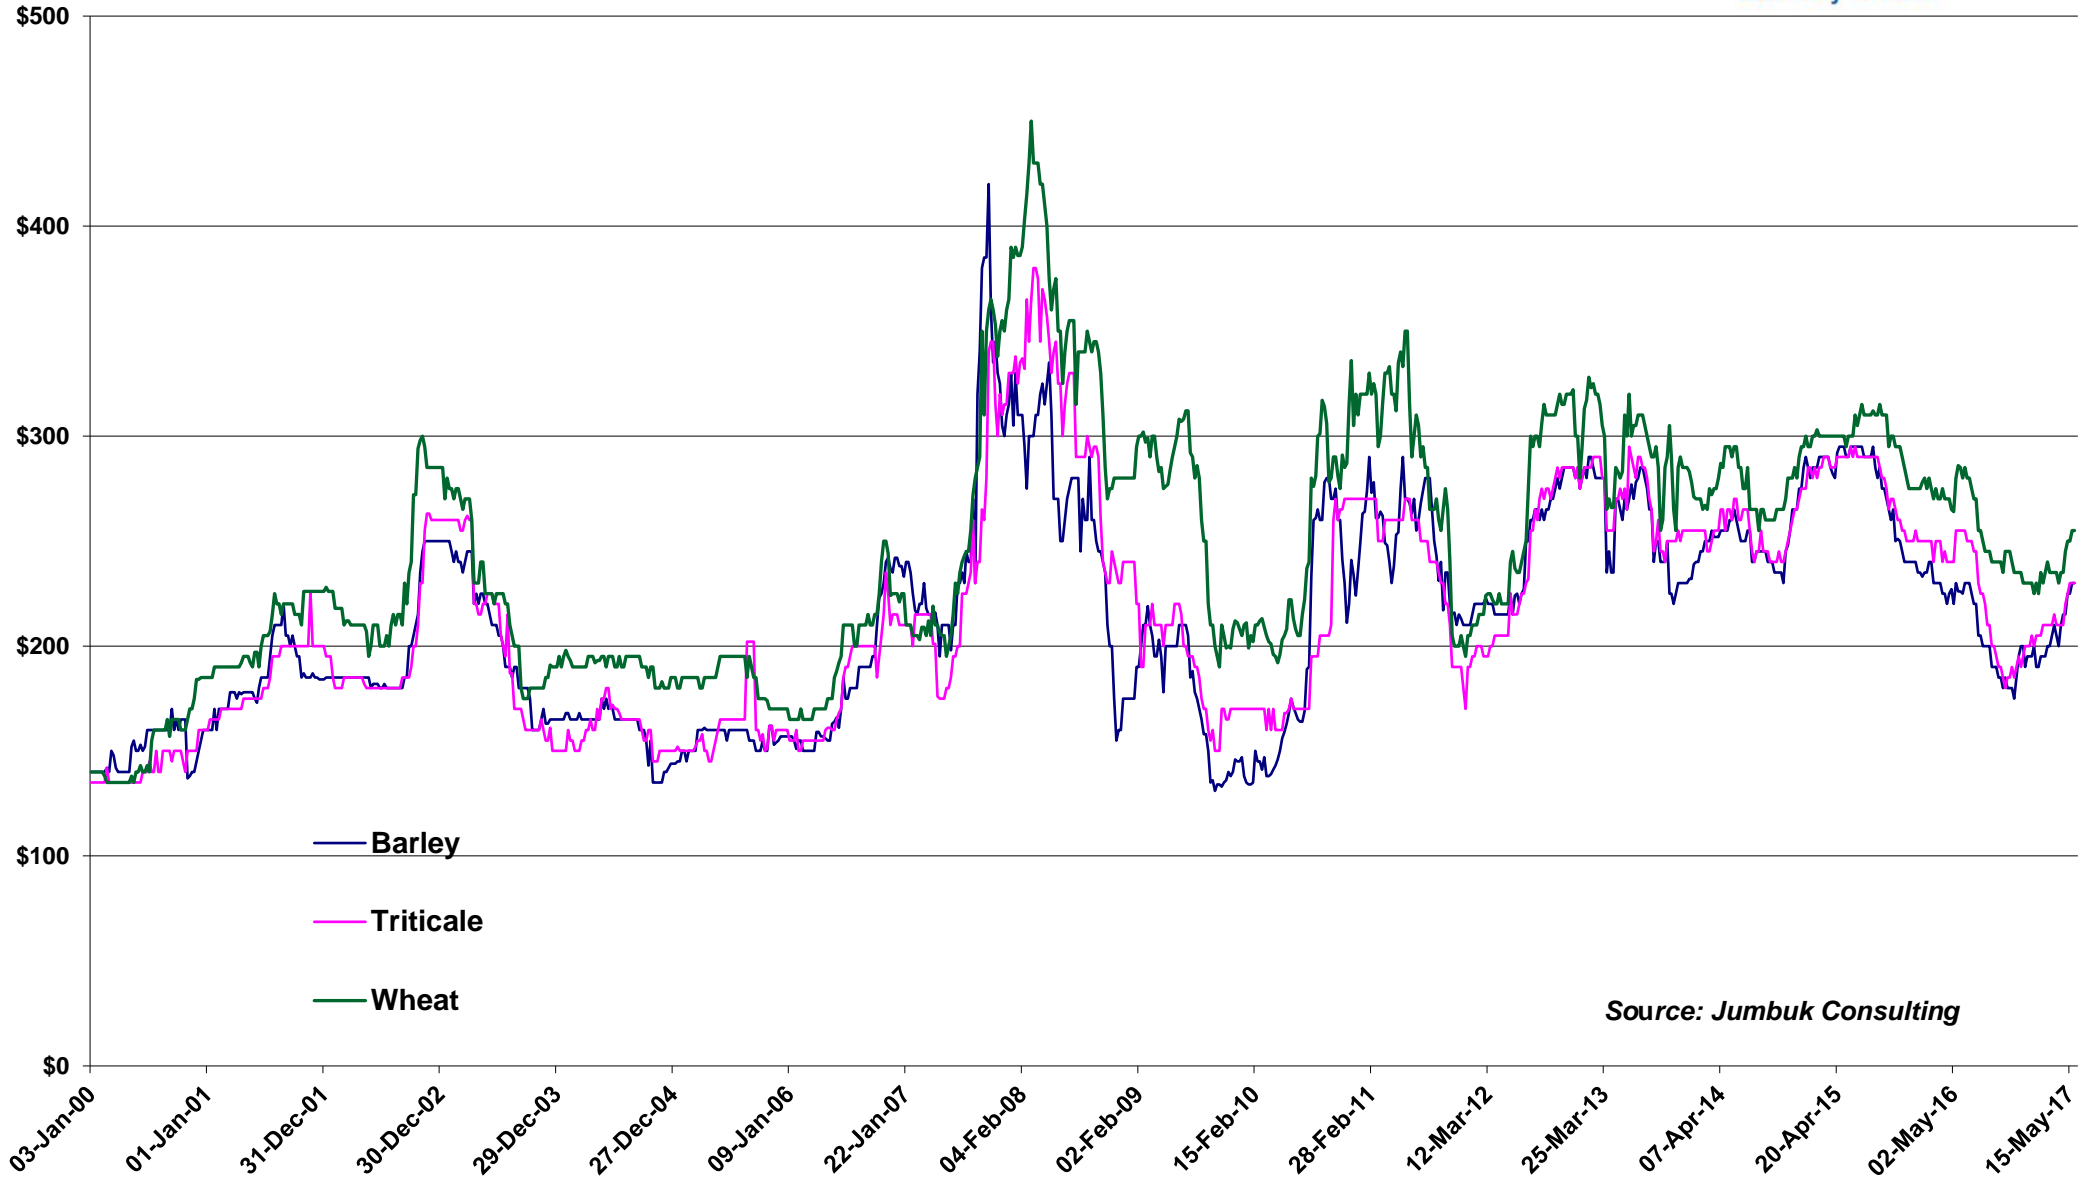

# Perth Grain Prices

Price delivered end user (A\$/tonne)

Source: Jumbuk Consulting