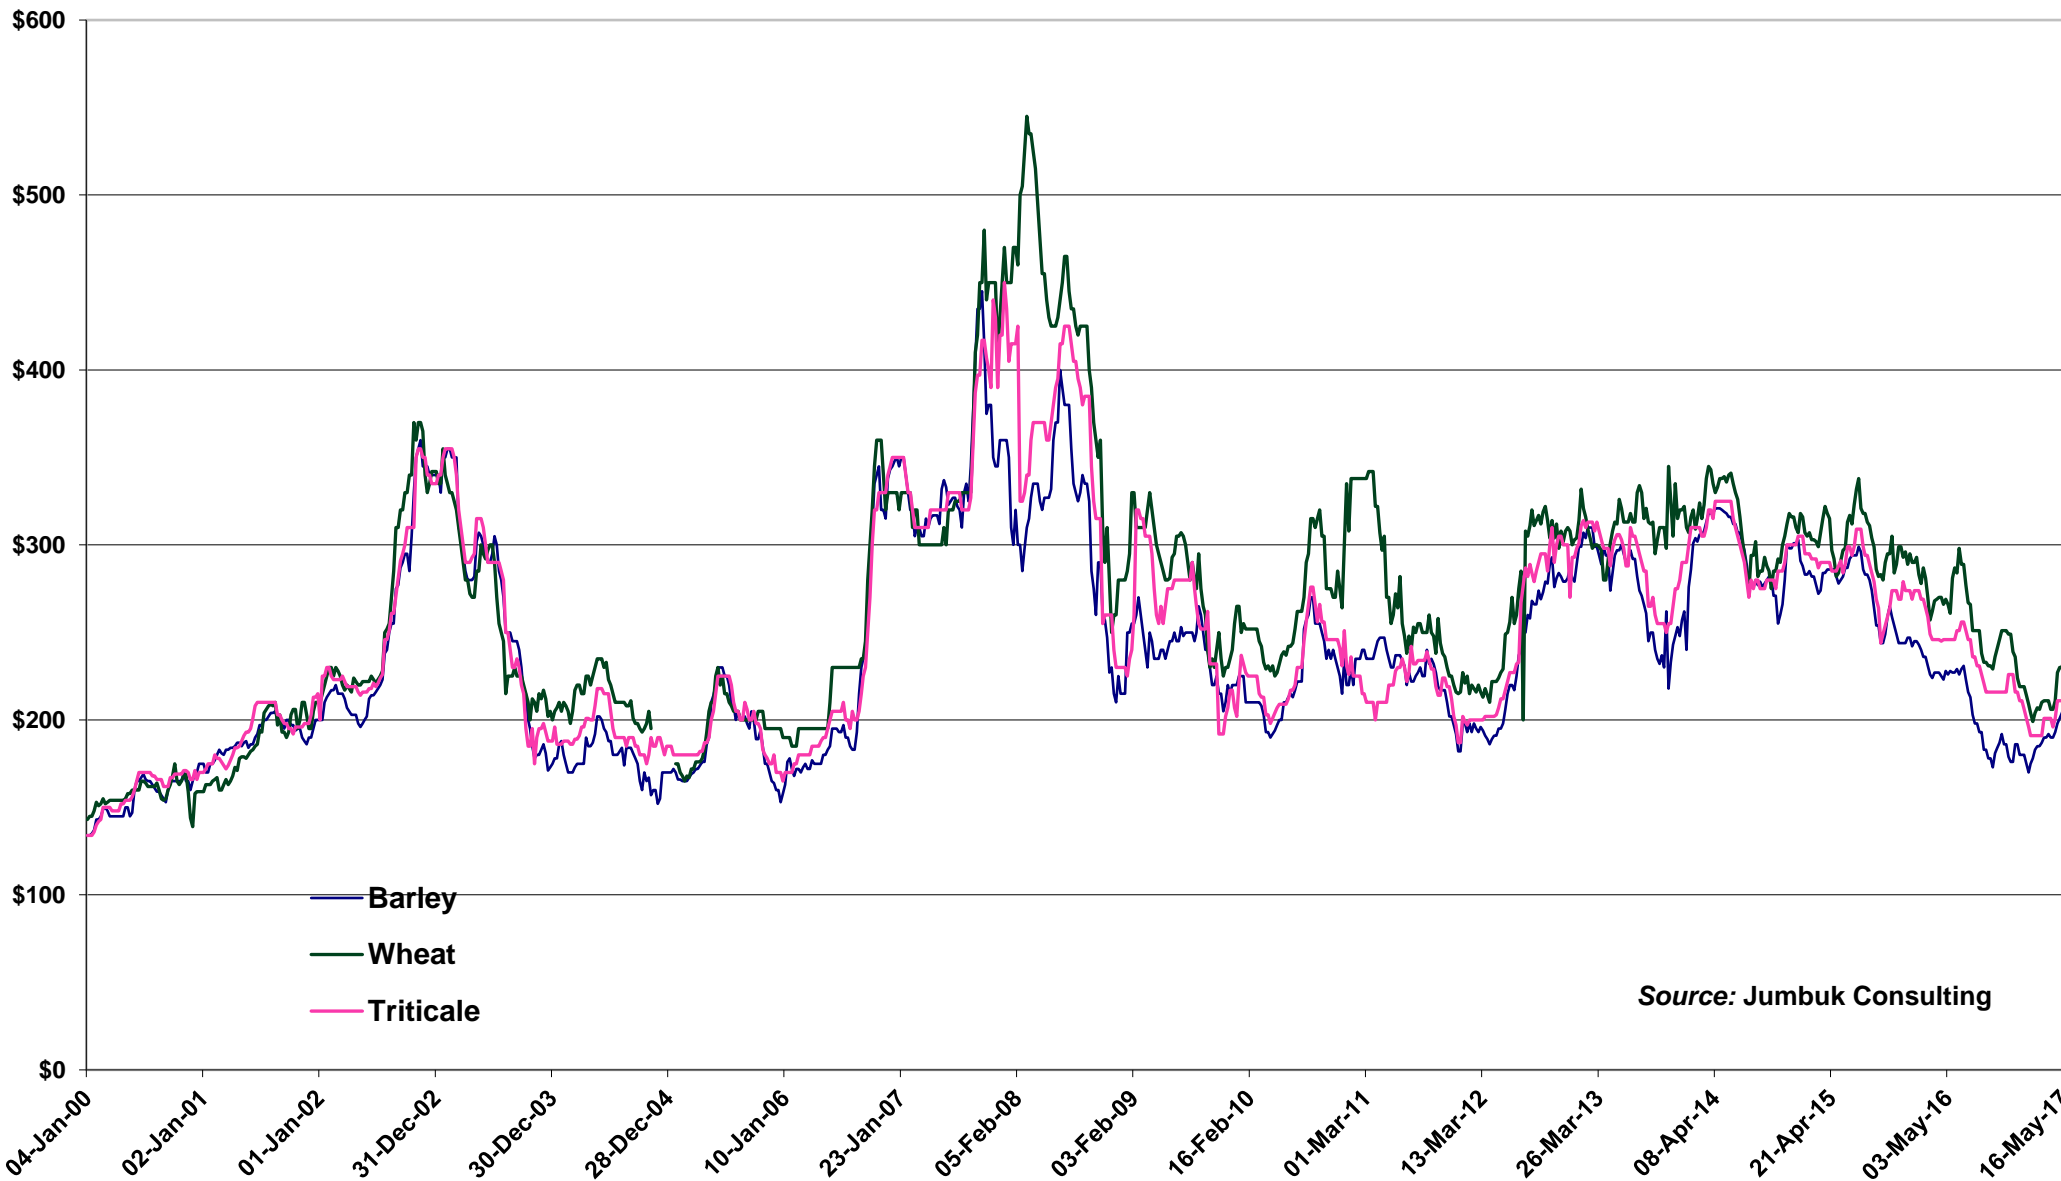

# Sydney Grain Prices

Price delivered end user (A\$/tonne)

Source: Jumbuk Consulting